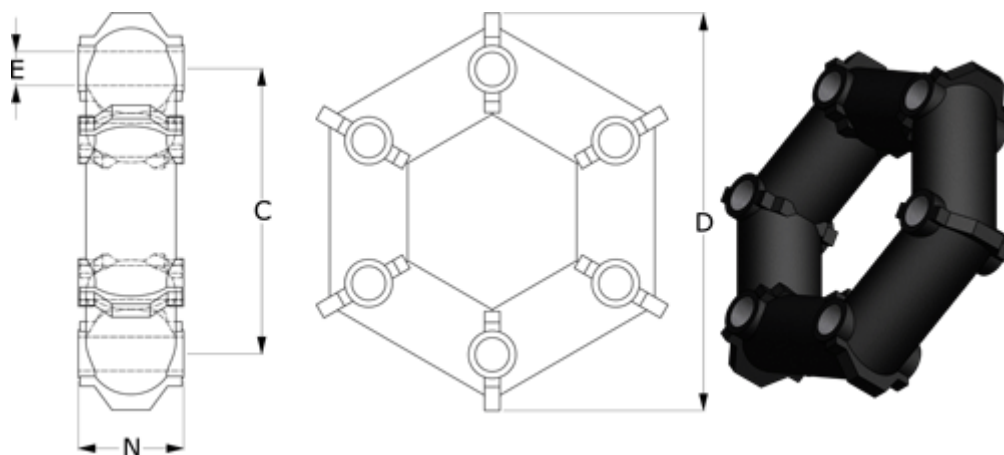

Data Sheet

Article number: 3271155

Description: Ortlinghaus Guide Ring size 55

Measures

C = 186

D = 254

E = for bolt M20

N = 68